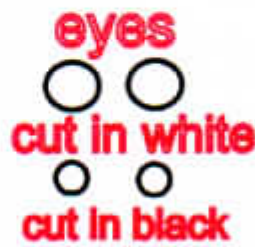

© Karen Lowe 2015

assembled rabbit
not to size

mouth top

inside ear
cut in pink

eyes
cut in white
cut in black

teeth
cut in white

hind leg

nose

body

tail

cut in white

rabbit